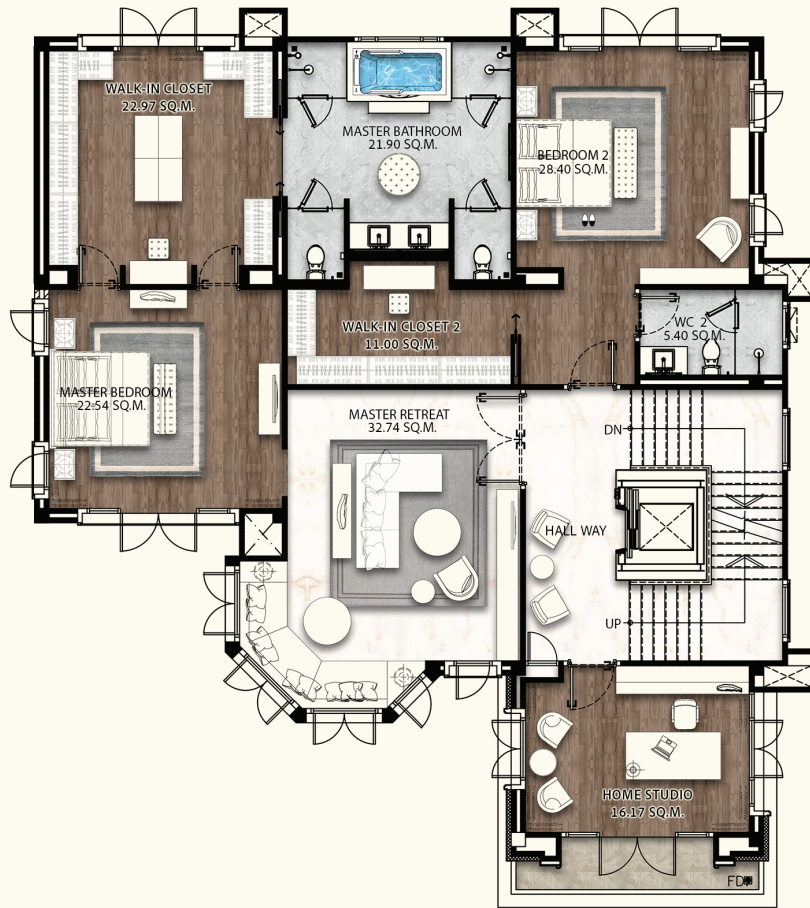

## EMERALDA

1<sup>ST</sup> FLOOR

2<sup>ND</sup> FLOOR

3<sup>RD</sup> FLOOR

4<sup>TH</sup> FLOOR

EMERALDA

Total Area 1,010 SQ.M.

Stories: 4 Bedrooms: 4 Bathrooms: 7 Maid Room: 1 Carports: 8

## PERLA

1<sup>ST</sup> FLOOR

2<sup>ND</sup> FLOOR

3<sup>RD</sup> FLOOR

PERLA

Total Area 748 SQ.M.

Stories: 3 Bedrooms: 4

Bathrooms: 6