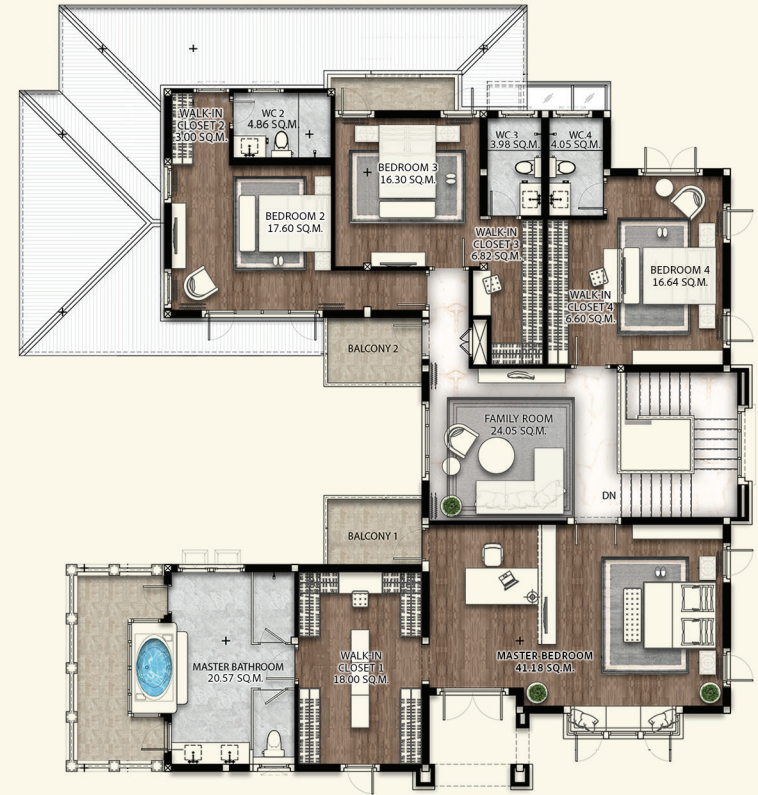

## PEARL

1<sup>ST</sup> FLOOR

2<sup>ND</sup> FLOOR

PEARL

Total Area 576 SQ.M.

Stories: 2 Bedrooms: 4 Bathrooms: 5 Maid Room: 1 Carports: 6