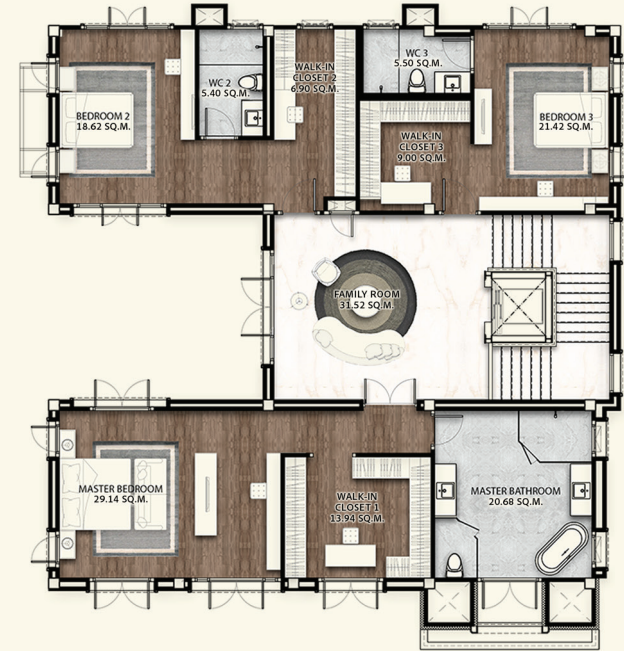

## EMERALDA

1<sup>ST</sup> FLOOR

2<sup>ND</sup> FLOOR

3<sup>RD</sup> FLOOR

4<sup>TH</sup> FLOOR

EMERALDA

Total Area 1,010 SQ.M.

Stories: 4 Bedrooms: 4 Bathrooms: 7 Maid Room: 1 Carports: 8

## PERLA

1<sup>ST</sup> FLOOR

2<sup>ND</sup> FLOOR

3<sup>RD</sup> FLOOR

PERLA

Total Area 748 SQ.M.

Stories: 3 Bedrooms: 4

Bathrooms: 6