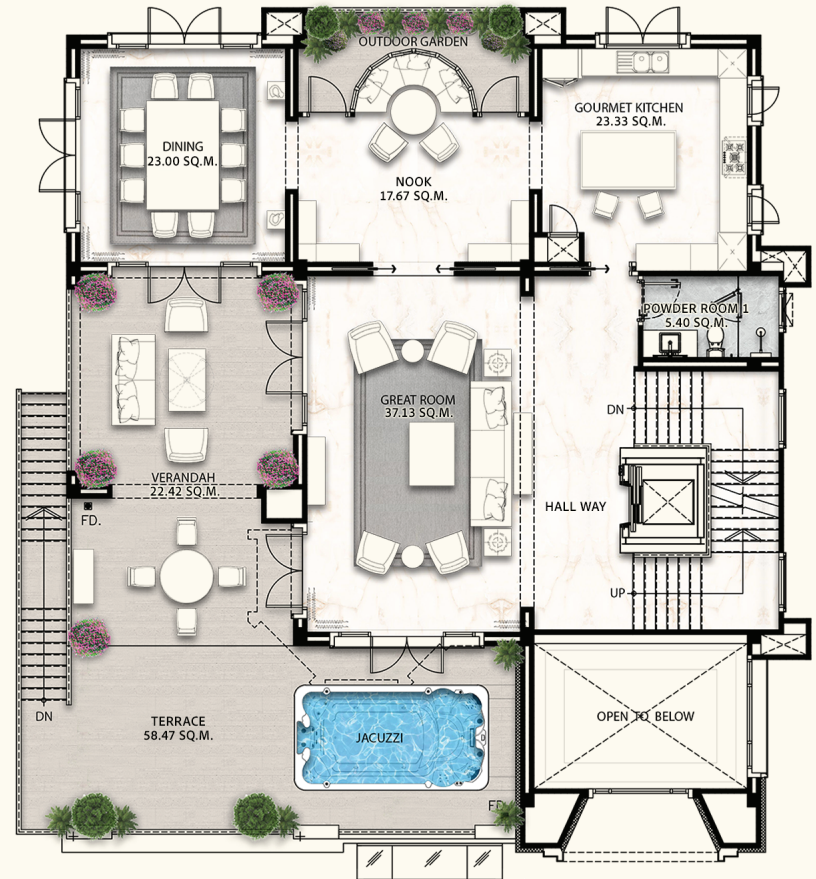

## EMERALDA

1<sup>ST</sup> FLOOR

2<sup>ND</sup> FLOOR

3<sup>RD</sup> FLOOR

4<sup>TH</sup> FLOOR

EMERALDA

Total Area 1,010 SQ.M.

Stories: 4 Bedrooms: 4 Bathrooms: 7 Maid Room: 1 Carports: 8

## PERLA

1<sup>ST</sup> FLOOR

2<sup>ND</sup> FLOOR

3<sup>RD</sup> FLOOR

PERLA

Total Area 748 SQ.M.

Stories: 3 Bedrooms: 4

Bathrooms: 6

## PEARL

1<sup>ST</sup> FLOOR

2<sup>ND</sup> FLOOR

PEARL

Total Area 576 SQ.M.

Stories: 2 Bedrooms: 4 Bathrooms: 5 Maid Room: 1 Carports: 6