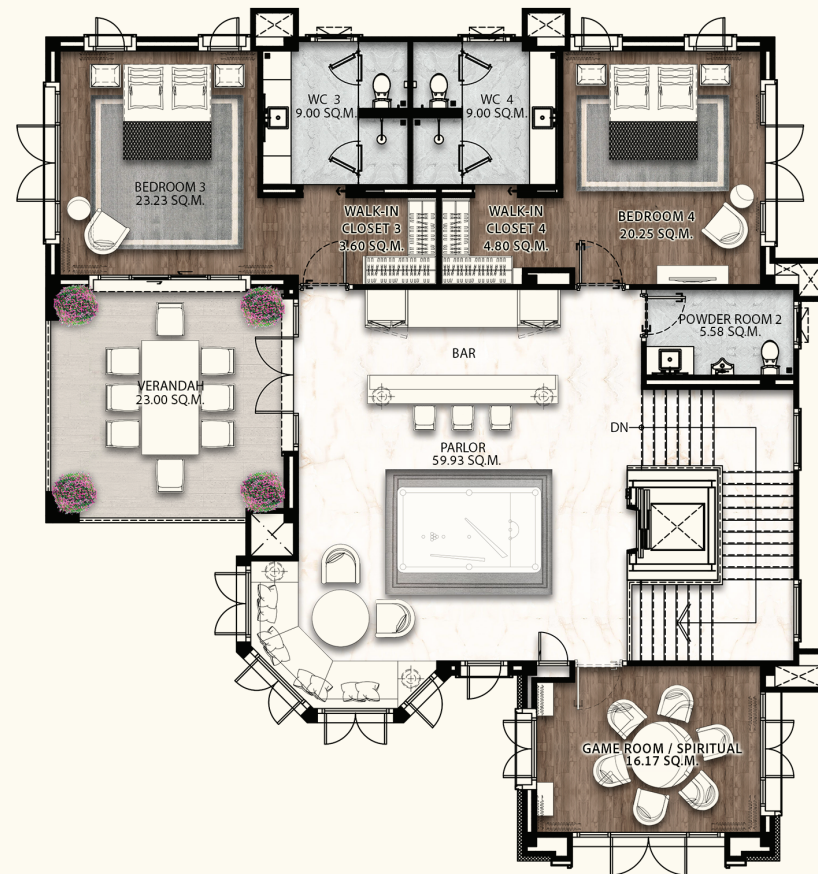

## EMERALDA

1<sup>ST</sup> FLOOR

2<sup>ND</sup> FLOOR

3<sup>RD</sup> FLOOR

4<sup>TH</sup> FLOOR

EMERALDA

Total Area 1,010 SQ.M.

Stories: 4 Bedrooms: 4 Bathrooms: 7 Maid Room: 1 Carports: 8

## PERLA

1<sup>ST</sup> FLOOR

2<sup>ND</sup> FLOOR

3<sup>RD</sup> FLOOR

PERLA

Total Area 748 SQ.M.

Stories: 3 Bedrooms: 4

Bathrooms: 6