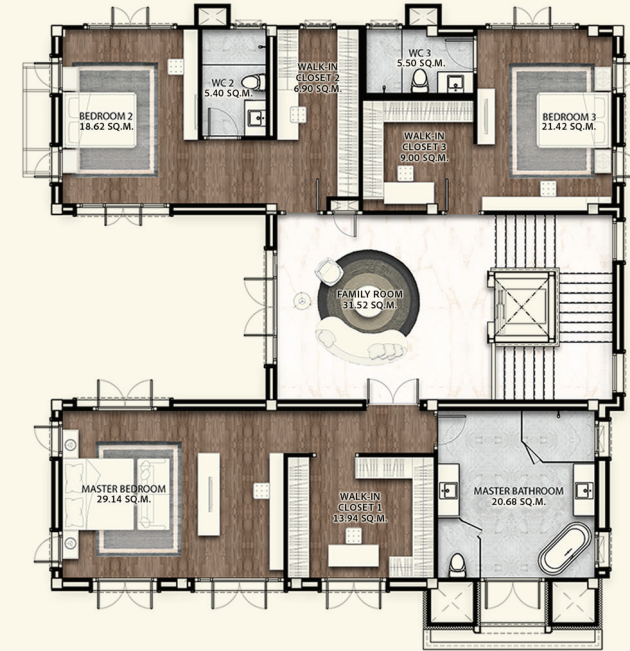

EMERALDA

Total Area 1,010 SQ.M.

Stories: 4 Bedrooms: 4 Bathrooms: 7 Maid Room: 1 Carports: 8

CALL 02 101 5775

CRYSTAL
SOLANA

“THE HOME SHOULD BE
THE TREASURE CHEST OF LIVING.”

LE CORBUSIER, CELEBRATED FRENCH ARCHITECT

ภาพจำลองและบรรยากาศใช้เพื่อการโฆษณาเท่านั้น

PERLA

1ST FLOOR

2ND FLOOR

3RD FLOOR

PERLA

Total Area 748 SQ.M.

Stories: 3 Bedrooms: 4

PEARL

1ST FLOOR

2ND FLOOR

PEARL

Total Area 576 SQ.M.

Stories: 2 Bedrooms: 4 Bathrooms: 5 Maid Room: 1 Carports: 6

CRYSTAL SOLANA

“THE DETAILS ARE NOT THE DETAILS
THEY MAKE THE DESIGN.”